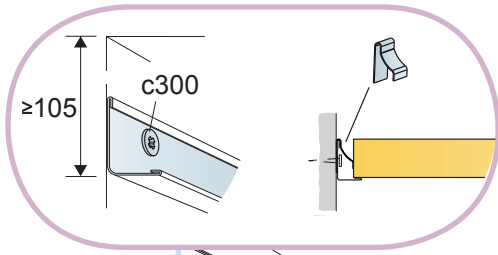

Focus Lp

Standard tile 600x600, 1200x600, 1800x600,
600x300, 1200x300
Technical tile 600x150, 600x300, 600x600,
1200x150, 1200x300, 1200x600

M278/279

1. Focus Lp

2. Focus Lp Technical tile

3. Connect T24 Main runner HD

4. Connect T24 Cross tee

5. Connect Space bar 150

6. Connect Space bar winch

7. Connect Wall bracket

8. Connect Wall bracket

9. Connect Absorber distance HD

10. Connect Adjustable hanger

11. Connect Hanger clip

12. Connect Angle trim 15/22,

13. Connect Wall spring

1

2

$x \geq 300$

4

$x < 300$

4