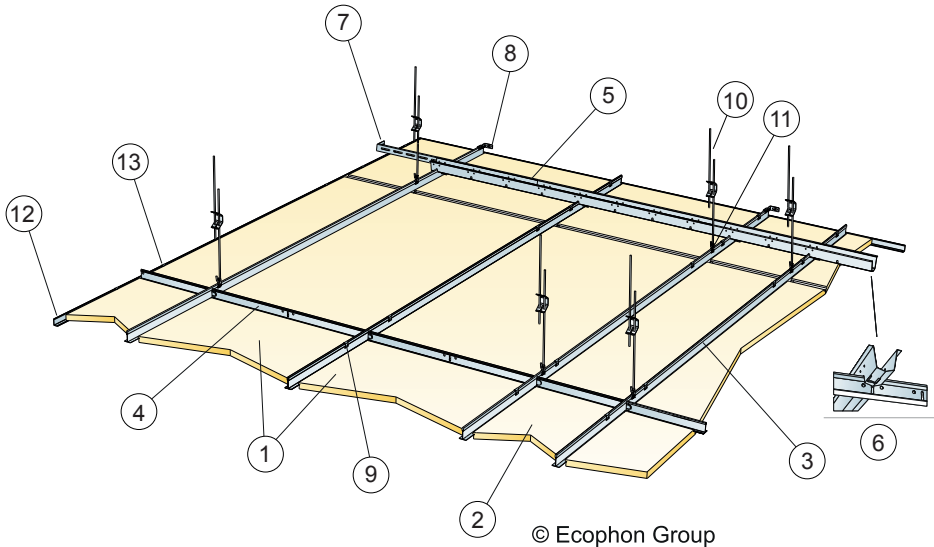

Focus Lp

Standard tile 600x600, 1200x600, 1800x600,
600x300, 1200x300
Technical tile 600x150, 600x300, 600x600,
1200x150, 1200x300, 1200x600

M278/279

1. Focus Lp

2. Focus Lp Technical tile

3. Connect T24 Main runner HD

4. Connect T24 Cross tee

5. Connect Space bar 150

6. Connect Space bar winch

7. Connect Wall bracket

8. Connect Wall bracket

9. Connect Absorber distance HD

10. Connect Adjustable hanger

11. Connect Hanger clip

12. Connect Angle trim 15/22,

13. Connect Wall spring

1

2

$x \geq 300$

4

$x < 300$

4