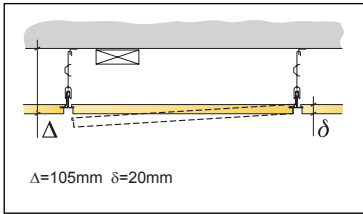

Focus Lp

Standard tile 600x600, 1200x600, 1800x600,
600x300, 1200x300
Technical tile 600x150, 600x300, 600x600,
1200x150, 1200x300, 1200x600

M278/279

1. Focus Lp

2. Focus Lp Technical tile

3. Connect T24 Main runner HD

4. Connect T24 Cross tee

5. Connect Space bar 150

6. Connect Space bar winch

7. Connect Wall bracket

8. Connect Wall bracket

9. Connect Absorber distance HD

10. Connect Adjustable hanger

11. Connect Hanger clip